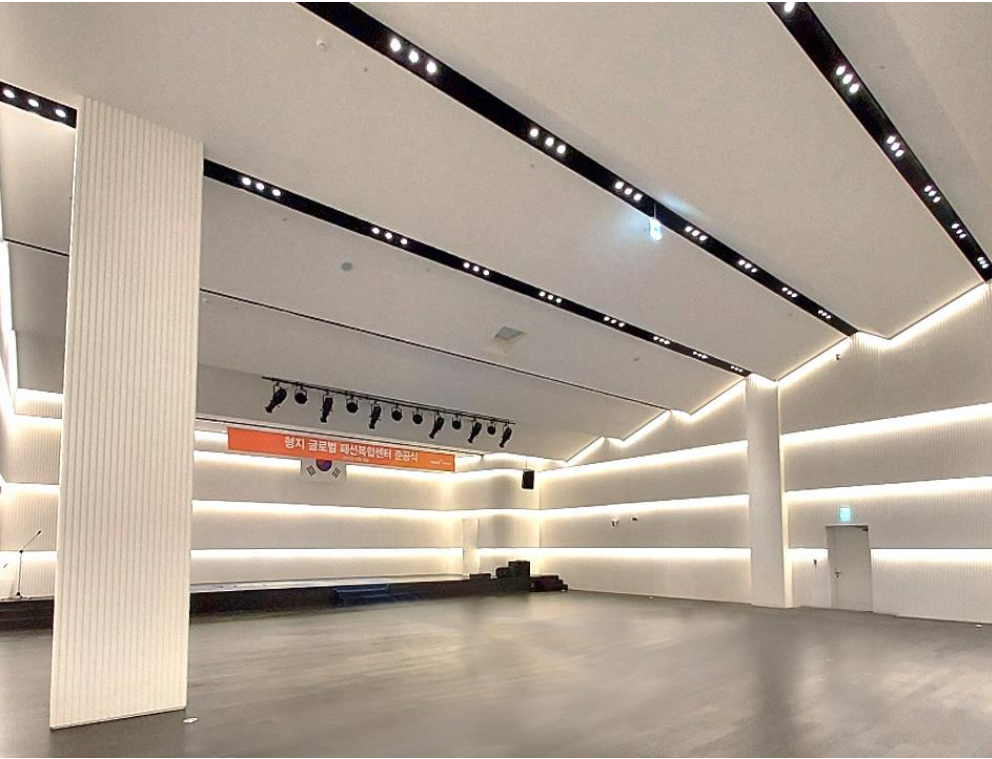

HYUNGJI GLOBAL FASHION COMPLEX CENTER_실시설계, 시공

Type_ Office

Client_ 형지글로벌

Location_ Yeonsu-gu, Incheon

Date_ 21. 11