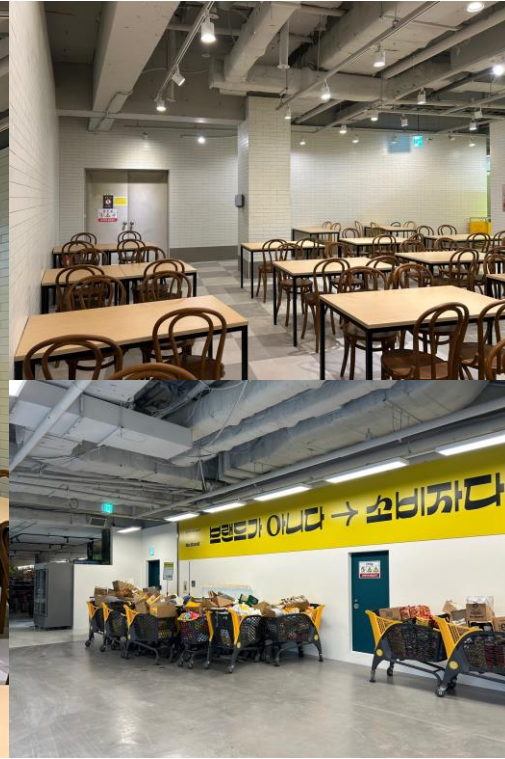

E-MART_시공

Type_ Retail

Client_ E-MART

Location_ Yongin-si, Gyeonggi-do

Date_ 26. 03