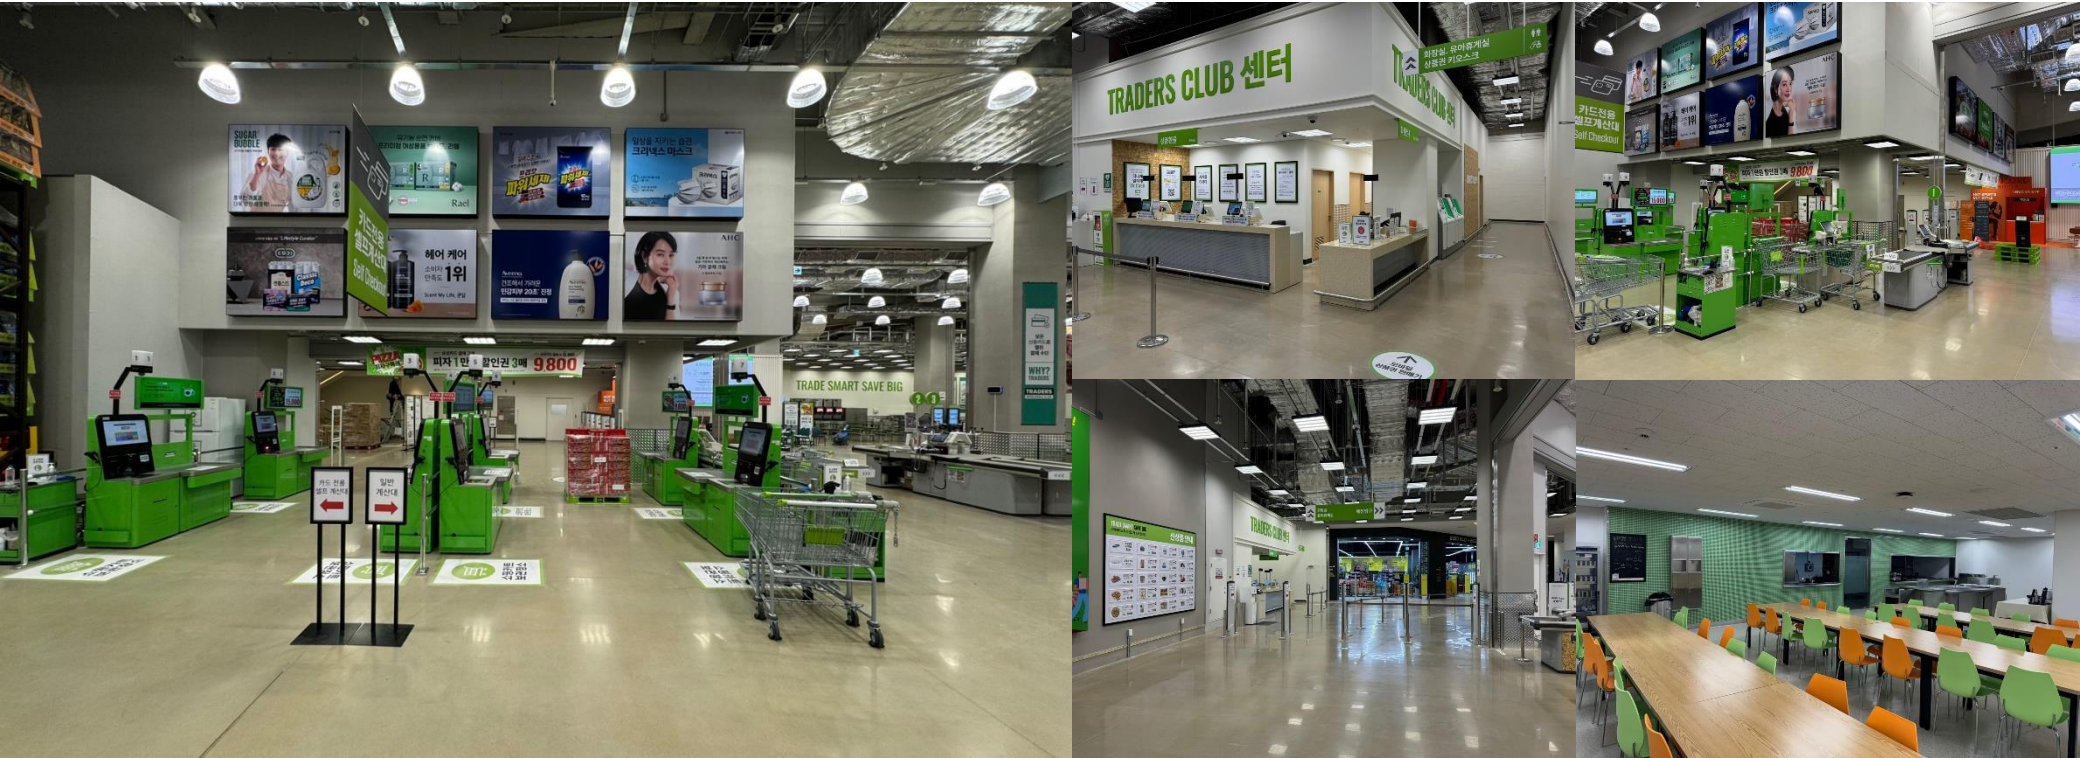

E-MART TRADERS_시공

Type_ Retail

Client_ E-MART

Location_ Suwon-si, Gyeonggi-do

Date_ 24. 01