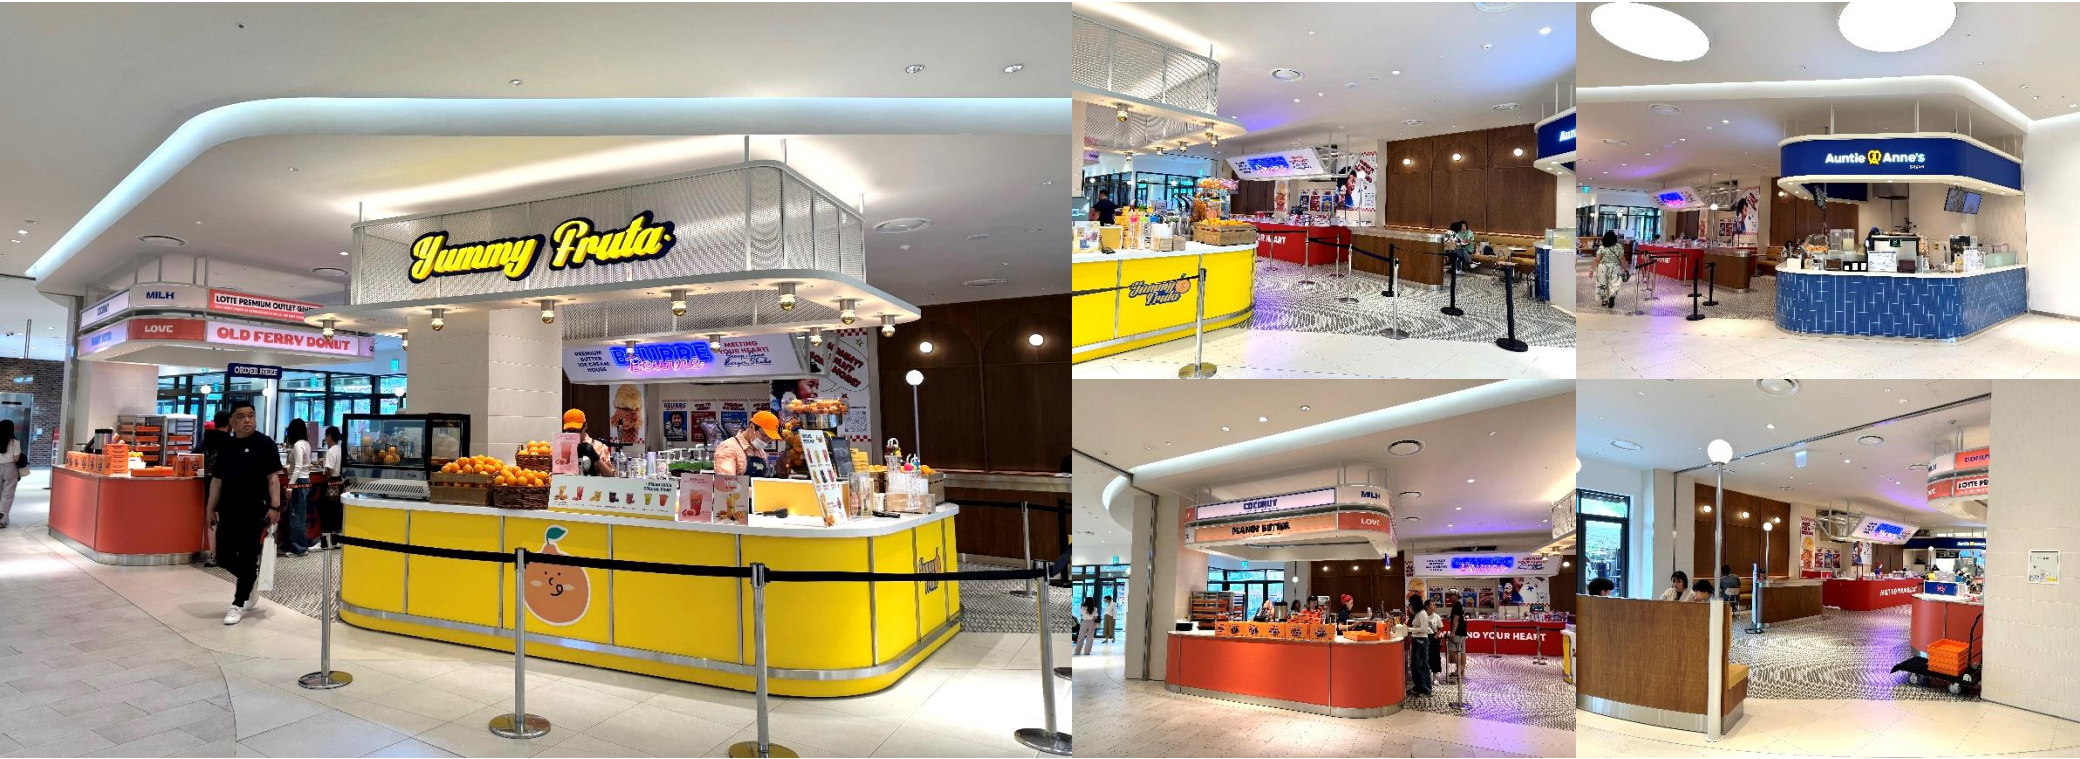

Location_ Seoul, Yeongdeungpo-gu

Date_ 24. 06

LOTTE PREMIUM OUTLETS TASTY GROUND_기획·실시설계

Type_ Retail

Client_ Lotte

Location_ Yongin-si, Gyeonggi-do

Date_ 24. 06

LOTTE PREMIUM OUTLETS TASTY GROUND_기획·실시설계