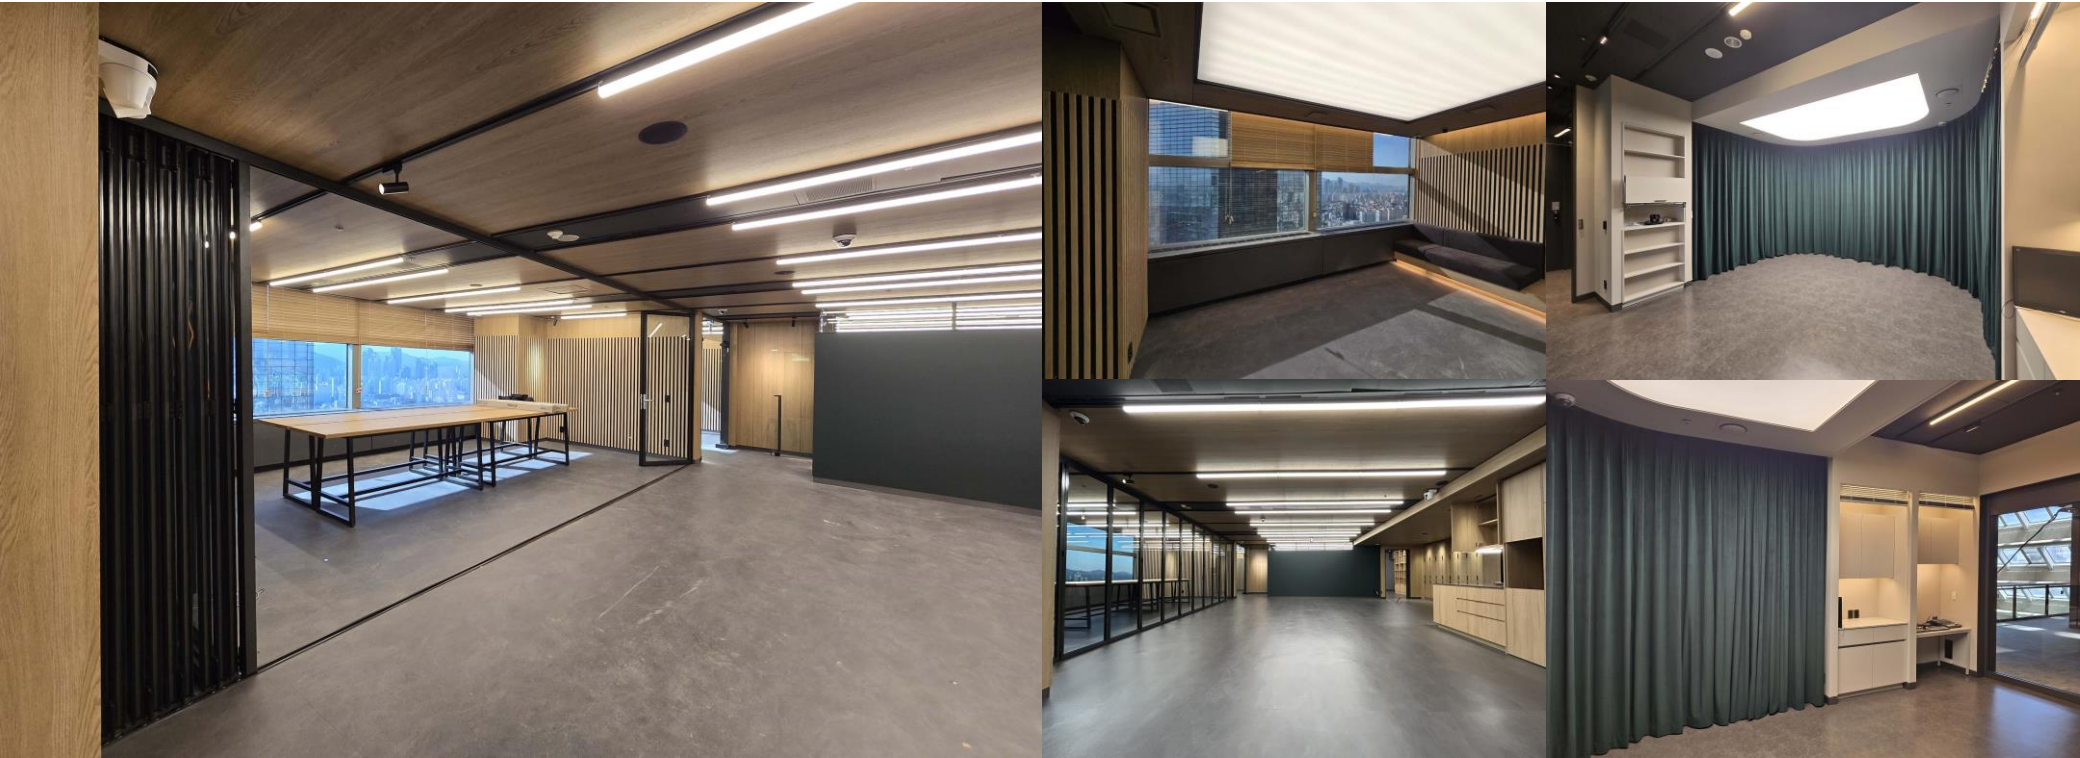

기업의별_기획·실시설계, 시공

Type_ Office

Client_ 기업의별

Location_ Gangnam-gu, Seoul

Date_ 24. 11