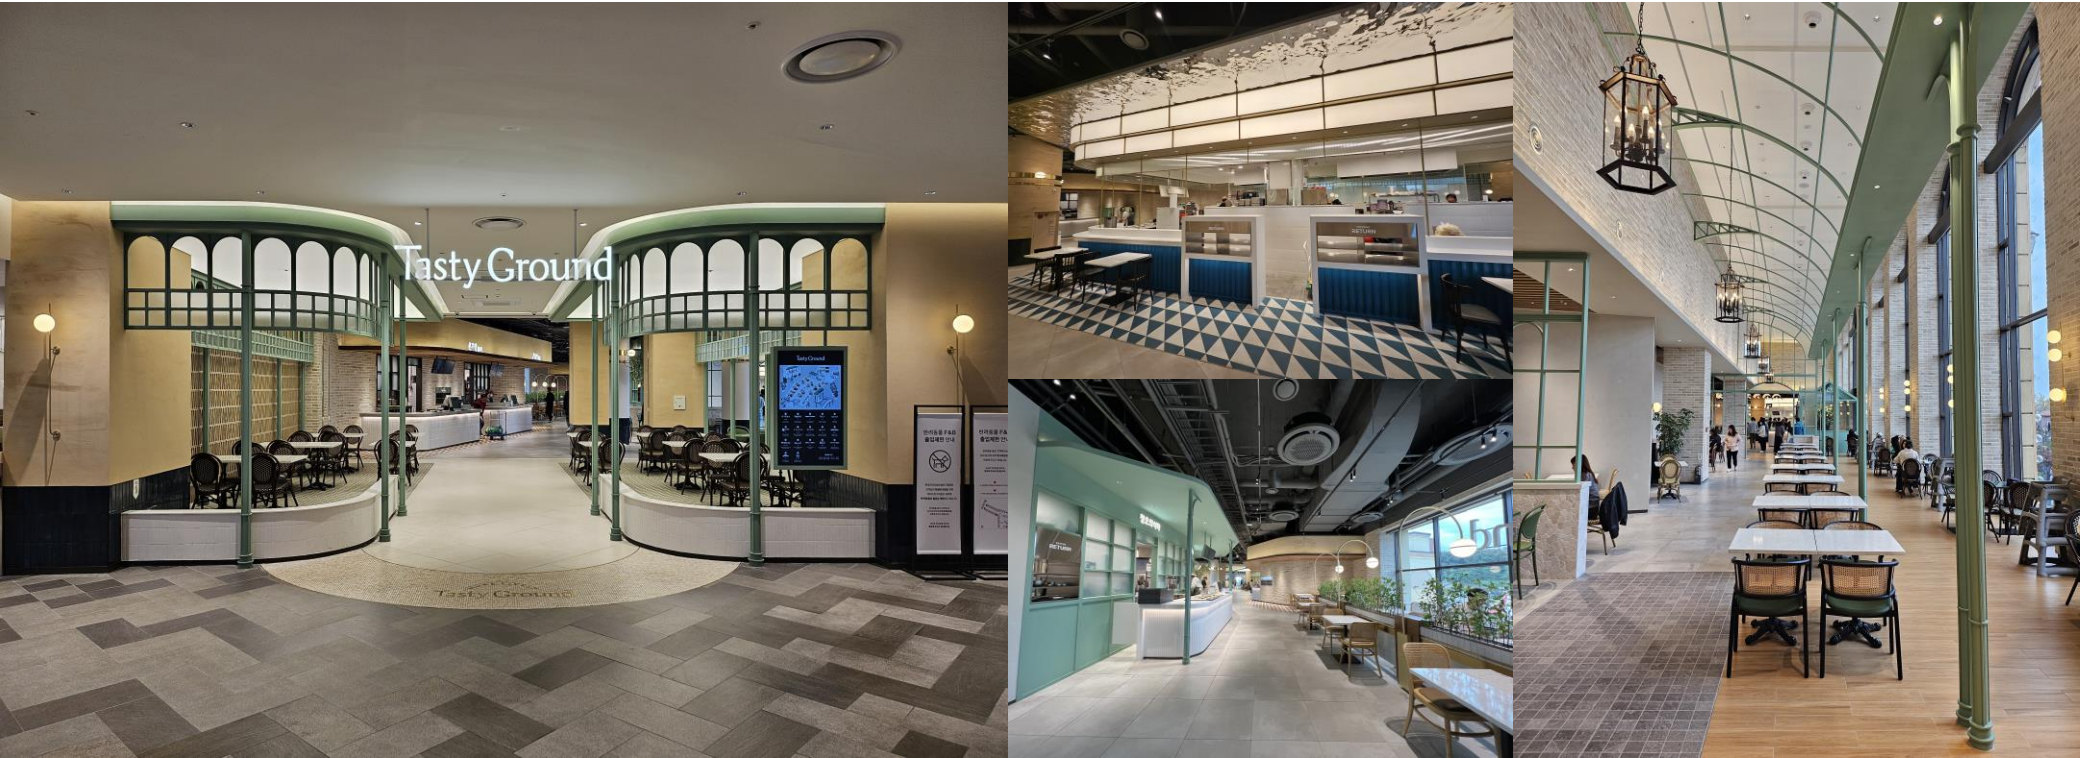

LOTTE PREMIUM OUTLETS TASTY GROUND_기획·실시설계

Type_ Retail

Client_ Lotte

Location_ Yongin-si, Gyeonggi-do

Date_ 24. 06