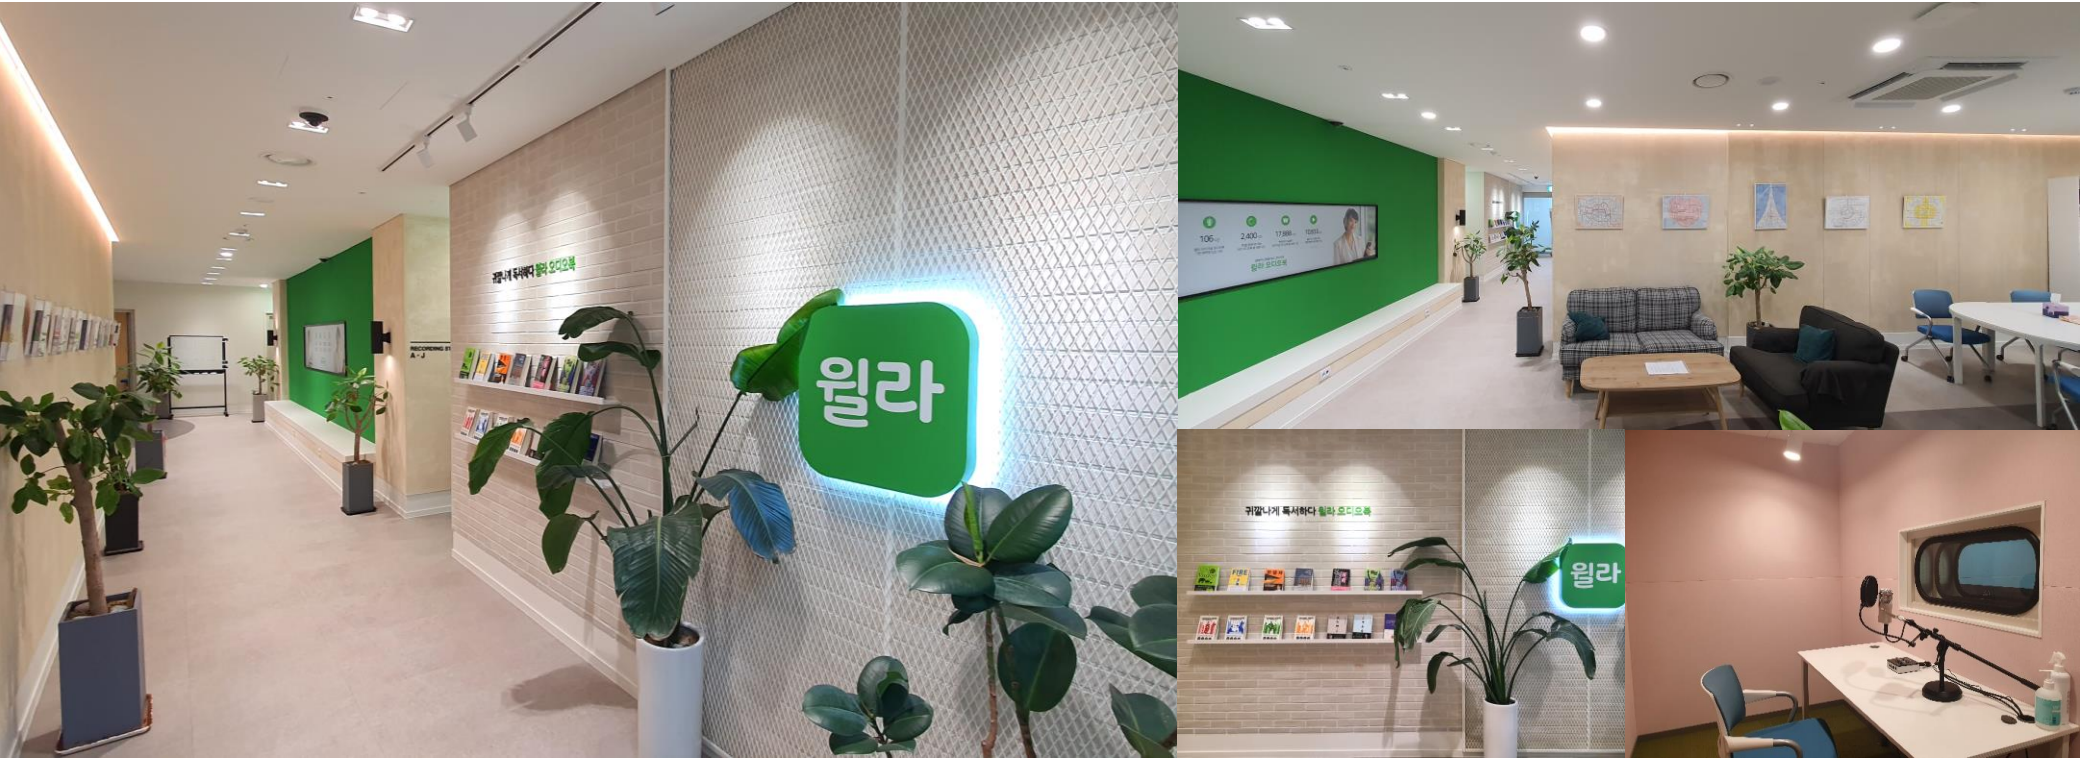

Client_ Lotte

Location_ Songpa-gu, Seoul

Date_ 21. 12

INFLUENTIAL OFFICE_기획·실시설계, 시공

Type_ Office

Client_ Influential

Location_ Gangnam-gu, Seoul

Date_ 21. 04