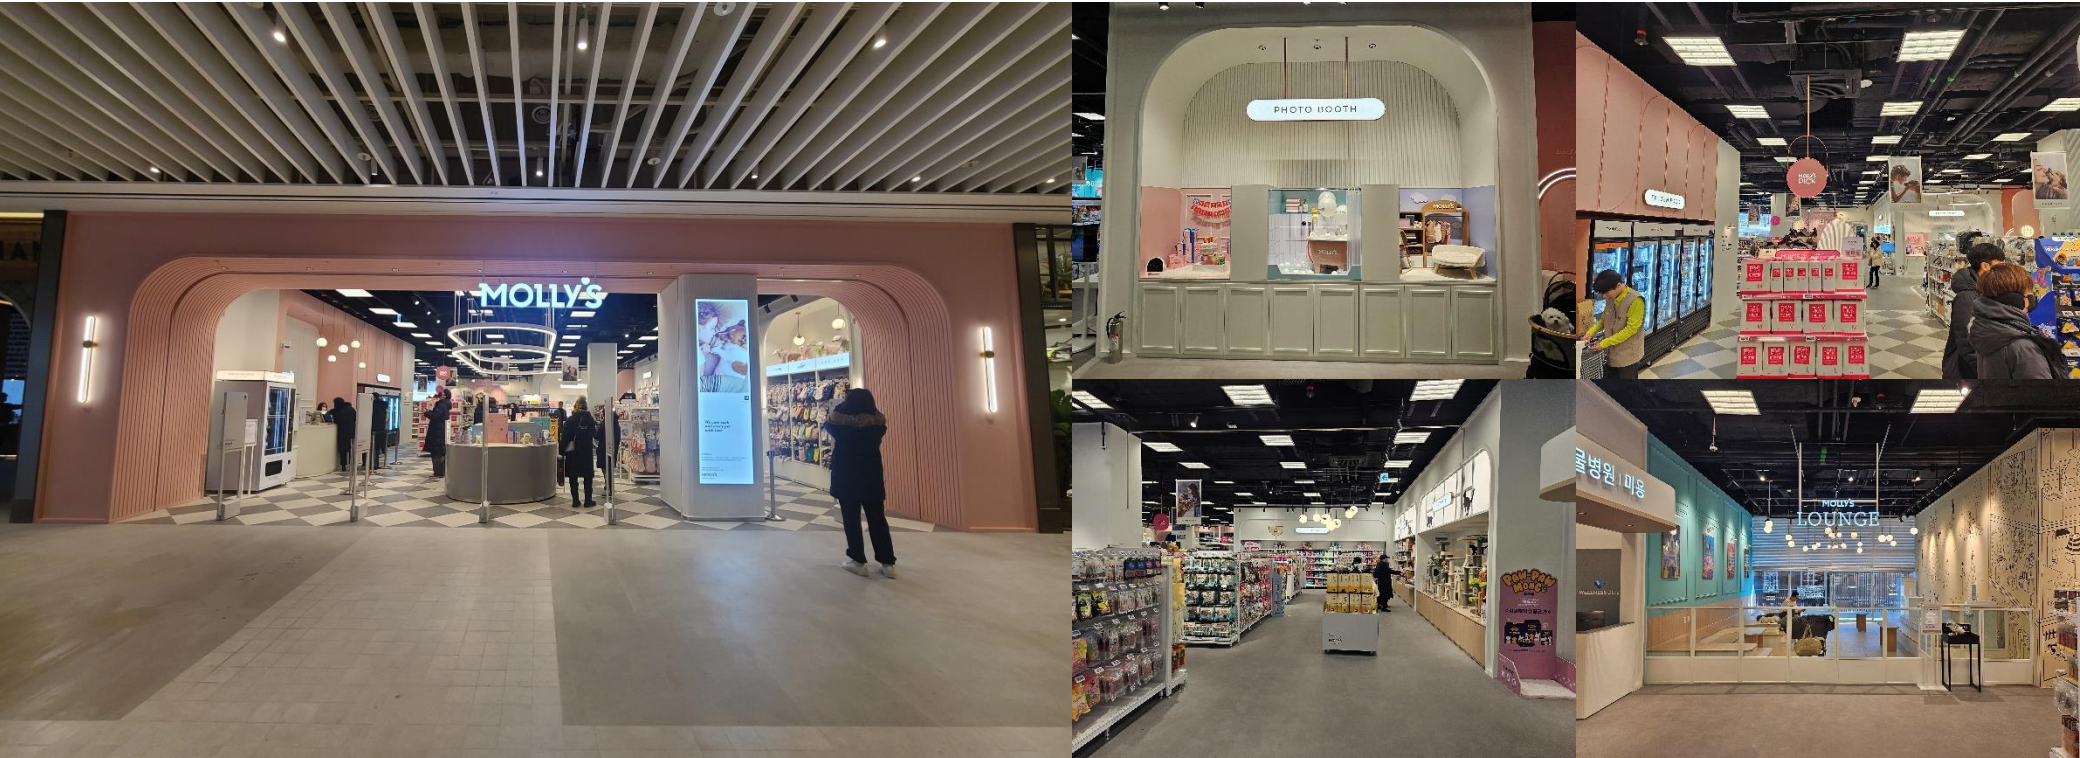

SHINSEGAE STARFIELD Molly's_시공

Type_ Retail

Client_ Shinsegae

Location_ Suwon-si, Gyeonggi-do

Date_ 24. 01